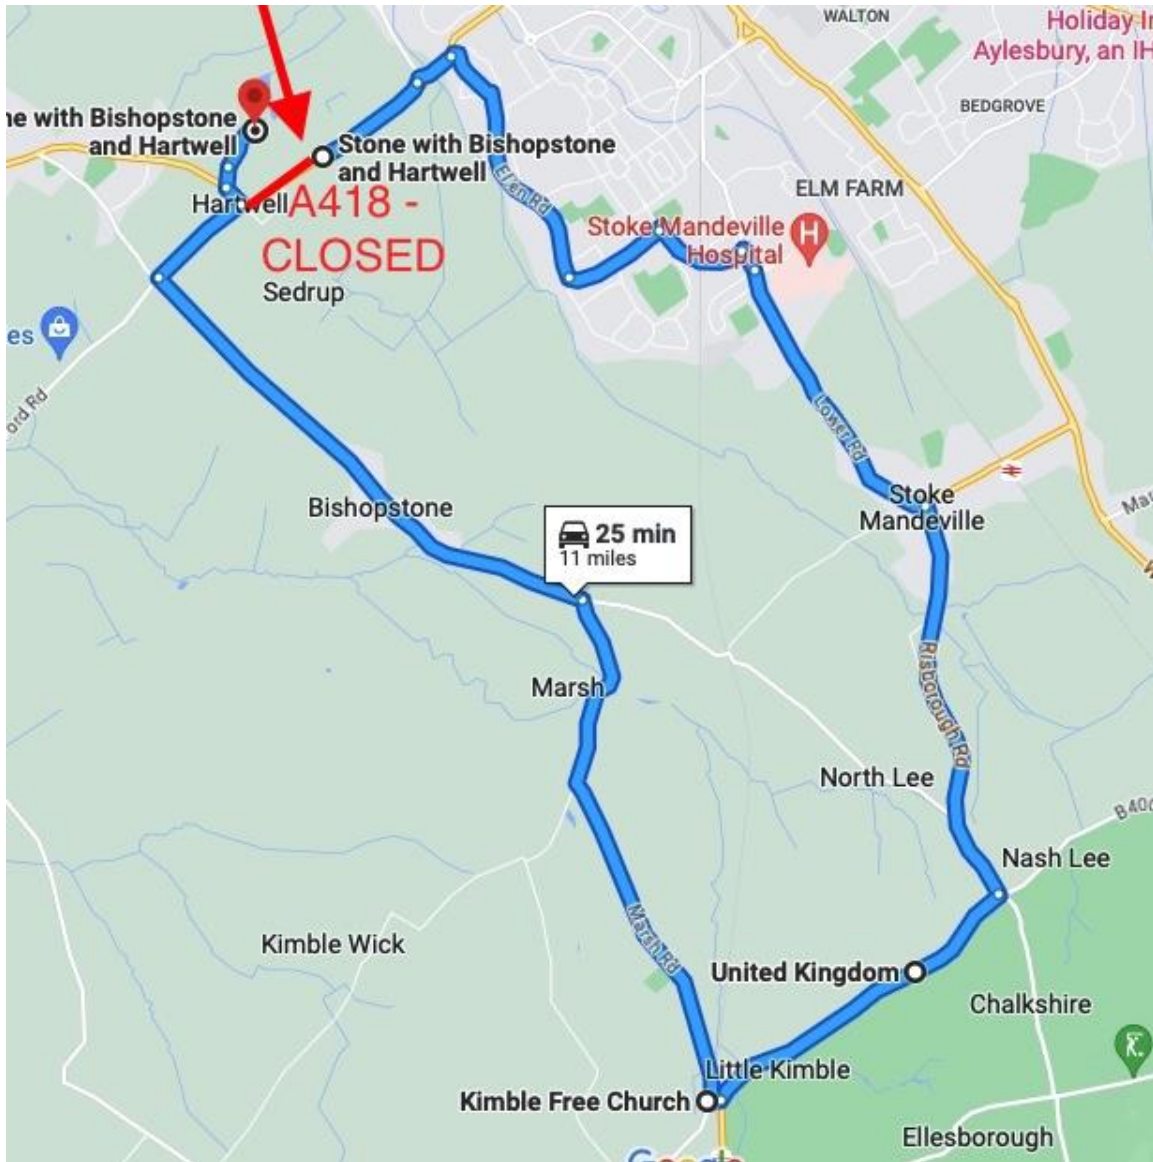

A418 Road Closure (due to HS2) | From 8.30pm on Friday 17th November until 5.30am on Monday 20th November.
We would suggest taking the M40 to Junction 7 and follow A329/A418 Thame/Aylesbury road until you reach the village of Stone. If travelling via Aylesbury, please follow below route to Hartwell House Hotel & Spa.

- Follow Oxford Rd/A418 to Ellen Road in Aylesbury
- Continue on Ellen Road.
- Take B4443 to Risborough Rd/A4010 to Stoke Mandeville
- Drive to Risborough Road/A4010
- Head south-west on Risborough Road/A4010 towards Mill Lane
- Turn right onto Grove Lane
- Head north-east on Grove Lane towards Marsh Road
- Continue straight onto Marsh Rd
- Turn left onto Bishopstone
- Turn right onto Portway Rd
- Turn left onto Oxford Rd/A418
- Turn right after 0.1 mile, over bridge
- Bear right
- Arrive at Hartwell House Hotel & Spa